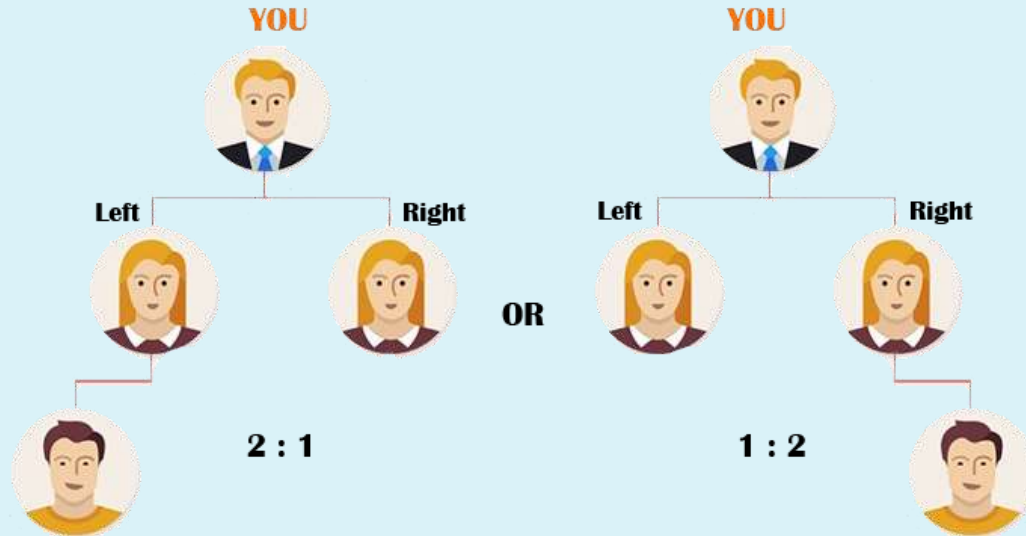

Working Incentive

Earning

1000(1 IP) Tale Compulsory