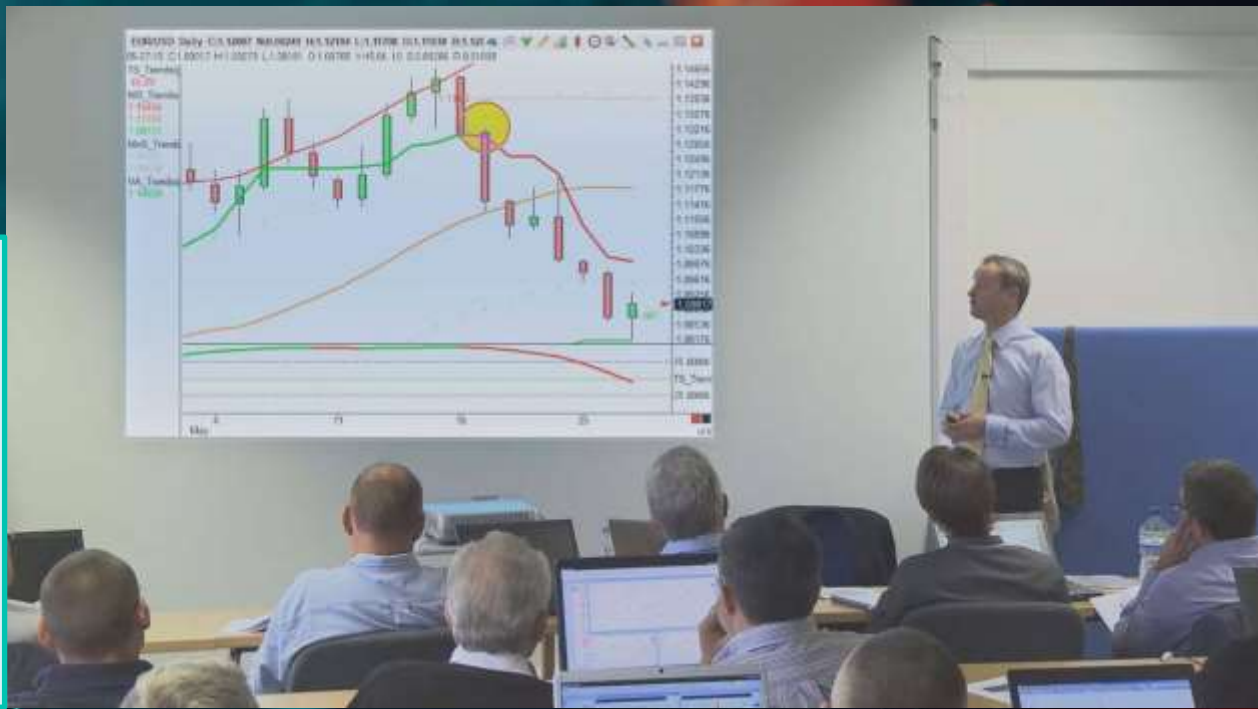

# Education Sector

- Trading Education Indian Market (1 IP)

**Joining Package**

**6999 /- (1 IP)**

**IOSIS POINT Value 1 IP**

**Daily Capping**

**30,000(1 IP)**

**IOSIS WORLD**  
THE MIDAS TOUCH